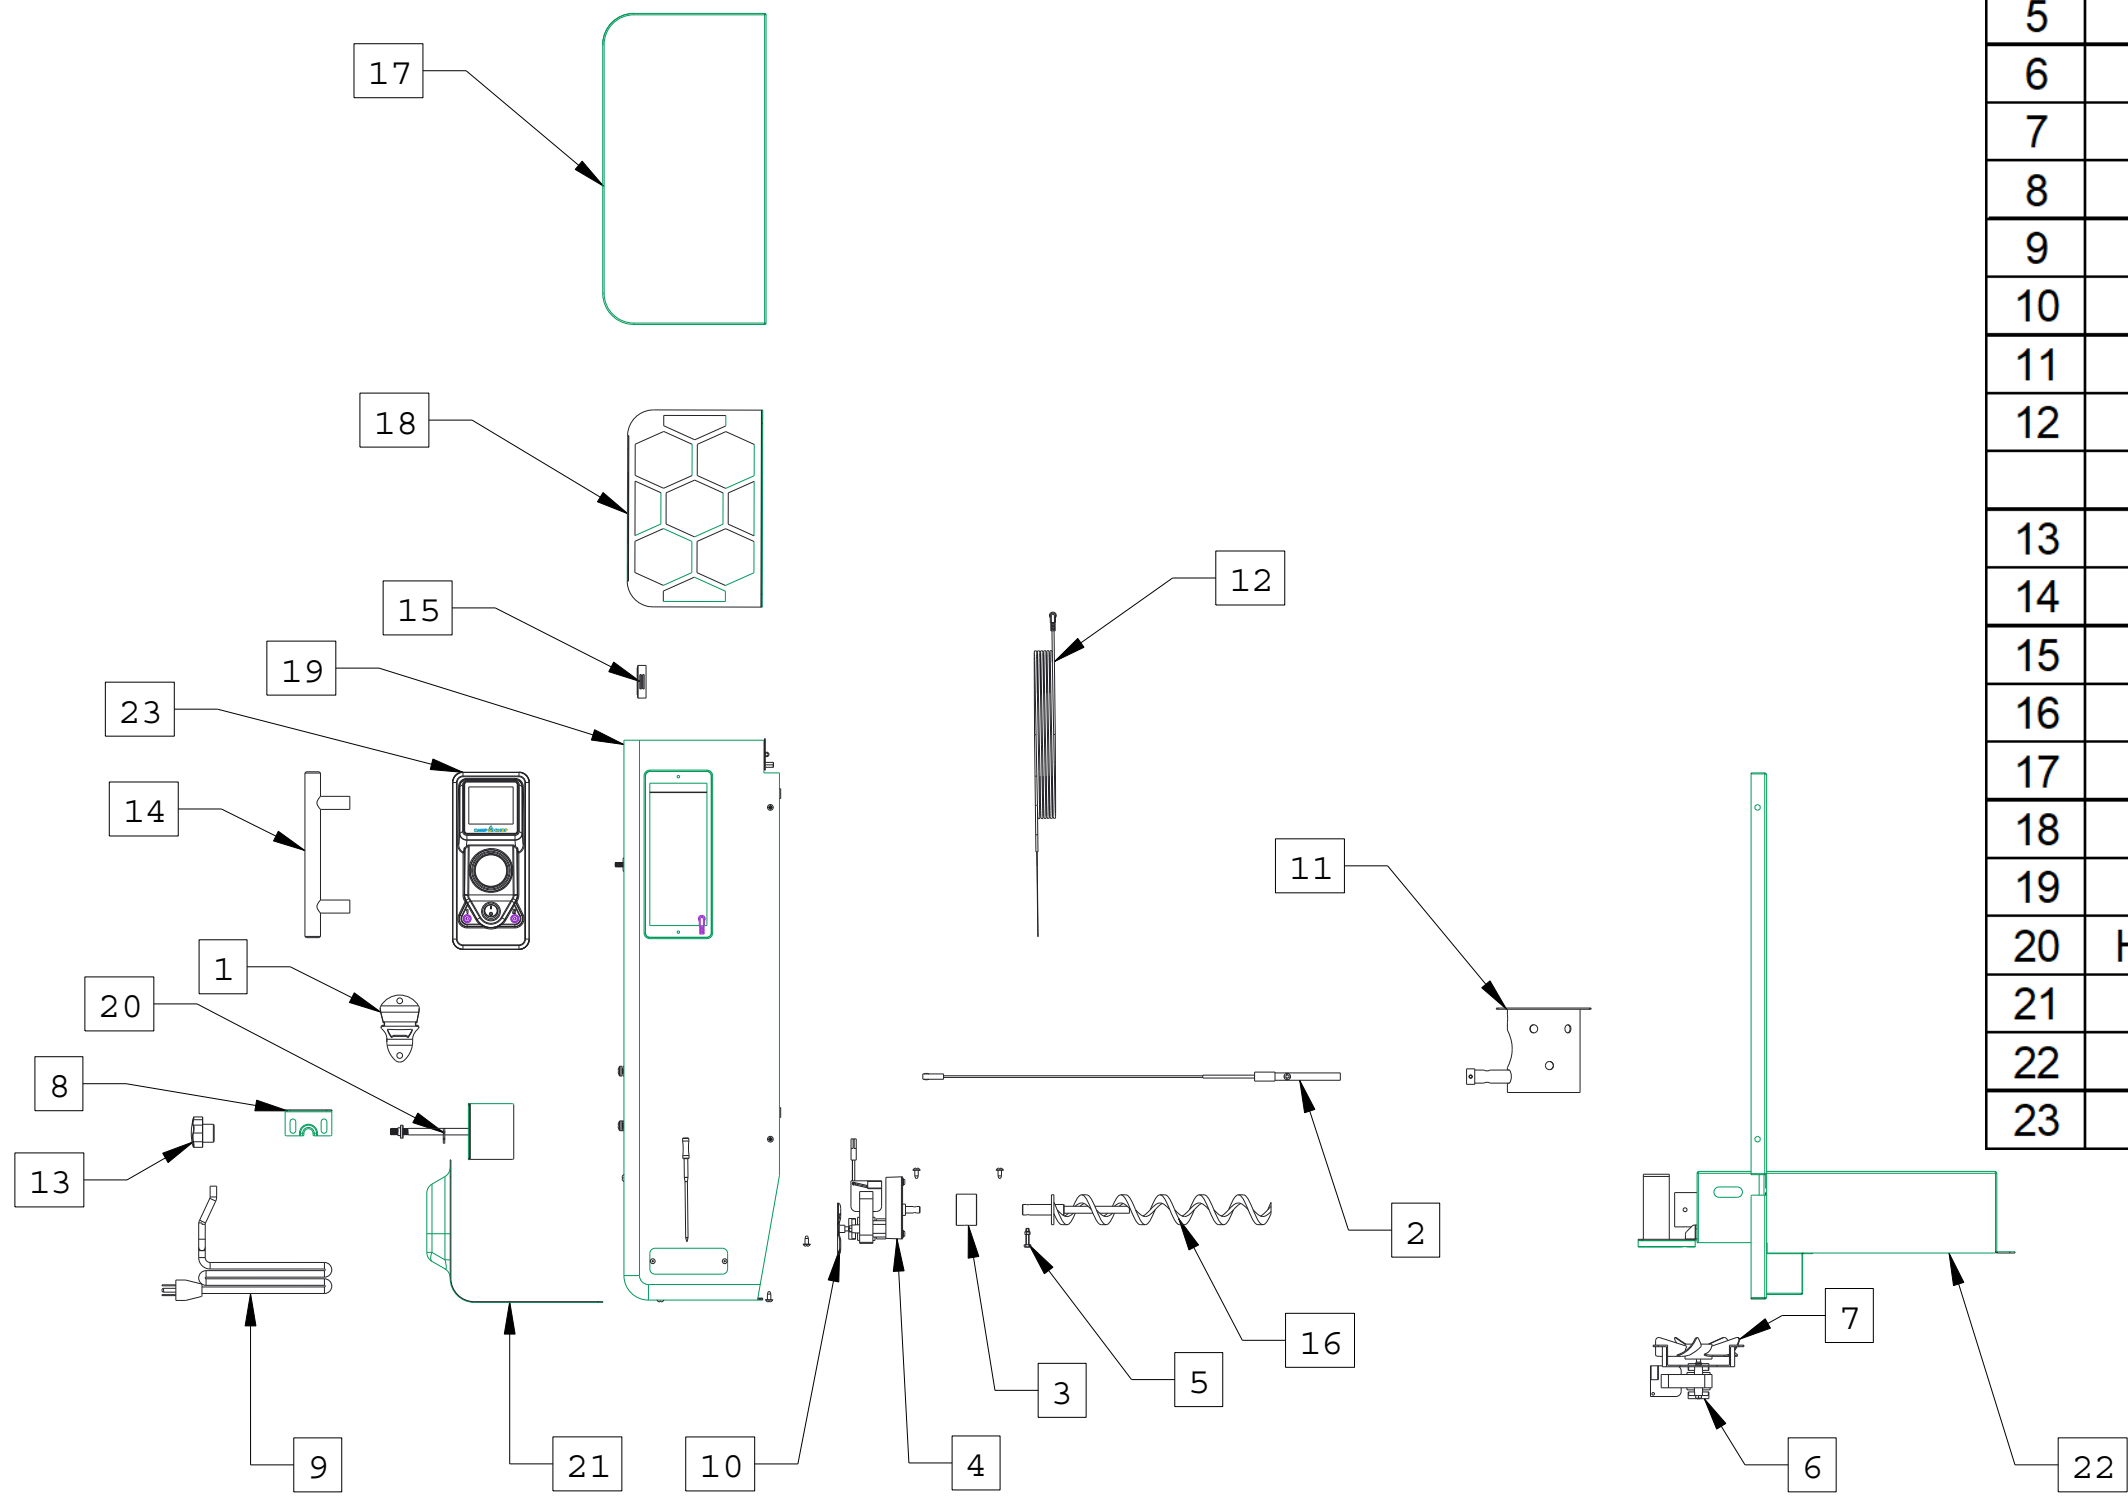

PGSBXXL-2

Item	Description	Qty	Part Number
1	Shelf Bracket	2	CCH-6
2	Jerky Rack	3	JR24
3	Grease Bucket	1	PG24-11
4	Ash Clean Out Cup	1	PG24-17
5	Ash Clean Out Knob	2	PG24-9
6	Smoke Box Slide Bolt	2	PG24WWSB-20
7	Casters	4	PG36-7
8	Grease Tray	1	PGSBXXL-1
9	Right Rack Bracket	1	PGSBXXL-10
10	Left Rack Bracket	1	PGSBXXL-11
11	XXL Folding Shelf	1	PGSBXXL-12
12	Outer Hook	2	PGSBXXL-13
13	RTD Cover	1	PGSBXXL-15
14	Butterfly Valve	1	PGSBXXL-16
15	Butterfly Valve Handle	1	PGSBXXL-17
16	Smoke Box	1	PGSBXXL-2
17	Ash Clean Out Plate	1	PGSBXXL-24
18	Cooking Rack	3	PGSBXXL-25
19	Smoke Box Slide	1	PGSBXXL-27
20	Thermometer	1	PGSBXXL-29
21	Hopper Asm	1	PGSBXXL-3
22	XXL Body	1	PGSBXXL-4
23	Faceplate	1	PGSBXXL-5
24	Heat Deflector	1	PGSBXXL-6
25	Legs	4	PGSBXXL-7
26	XXL Door	1	PGSBXXL-8
27	Vent Cover	1	PGSBXXL-9
28	XXL Door Handle	1	PGXXL-17
29	Sausage rack	1	SSG24

Item	Description	Qty	Part Number
1	Bottle Opener	1	BTOP-1
2	Heating rod	1	PG24-21
3	Auger bushing	1	PG24-23
4	Auger motor w/ impeller	1	PG24-24
5	Auger pin with w/ nut	1	PG24-25
6	Fan	1	PG24-26
7	Fan Impeller	1	PG24-27
8	Pullout lock	1	PG24-42
9	Power cord	1	PG24-48
10	Auger impeller	1	PG24-49
11	Burn cup	1	PG24-78
12	Meat Probe Black	1	PG24-89B
	Meat Probe Red	1	PG24-89R
13	Pullout knob	1	PG24-9
14	Hopper handle	1	PGC24-12
15	Lid magnet	1	PGC24-18
16	Auger	1	PGC24-8
17	Hopper lid	1	PGSBXXL-18
18	Auger Guard	1	PGSBXXL-19
19	Hopper body	1	PGSBXXL-20
20	Hopper cleanout Plate	1	PGSBXXL-21
21	Guard plate	1	PGSBXXL-22
22	Auger Housing	1	PGSBXXL-23
23	Gen 3 wifi controller	1	PGXXL-22WF