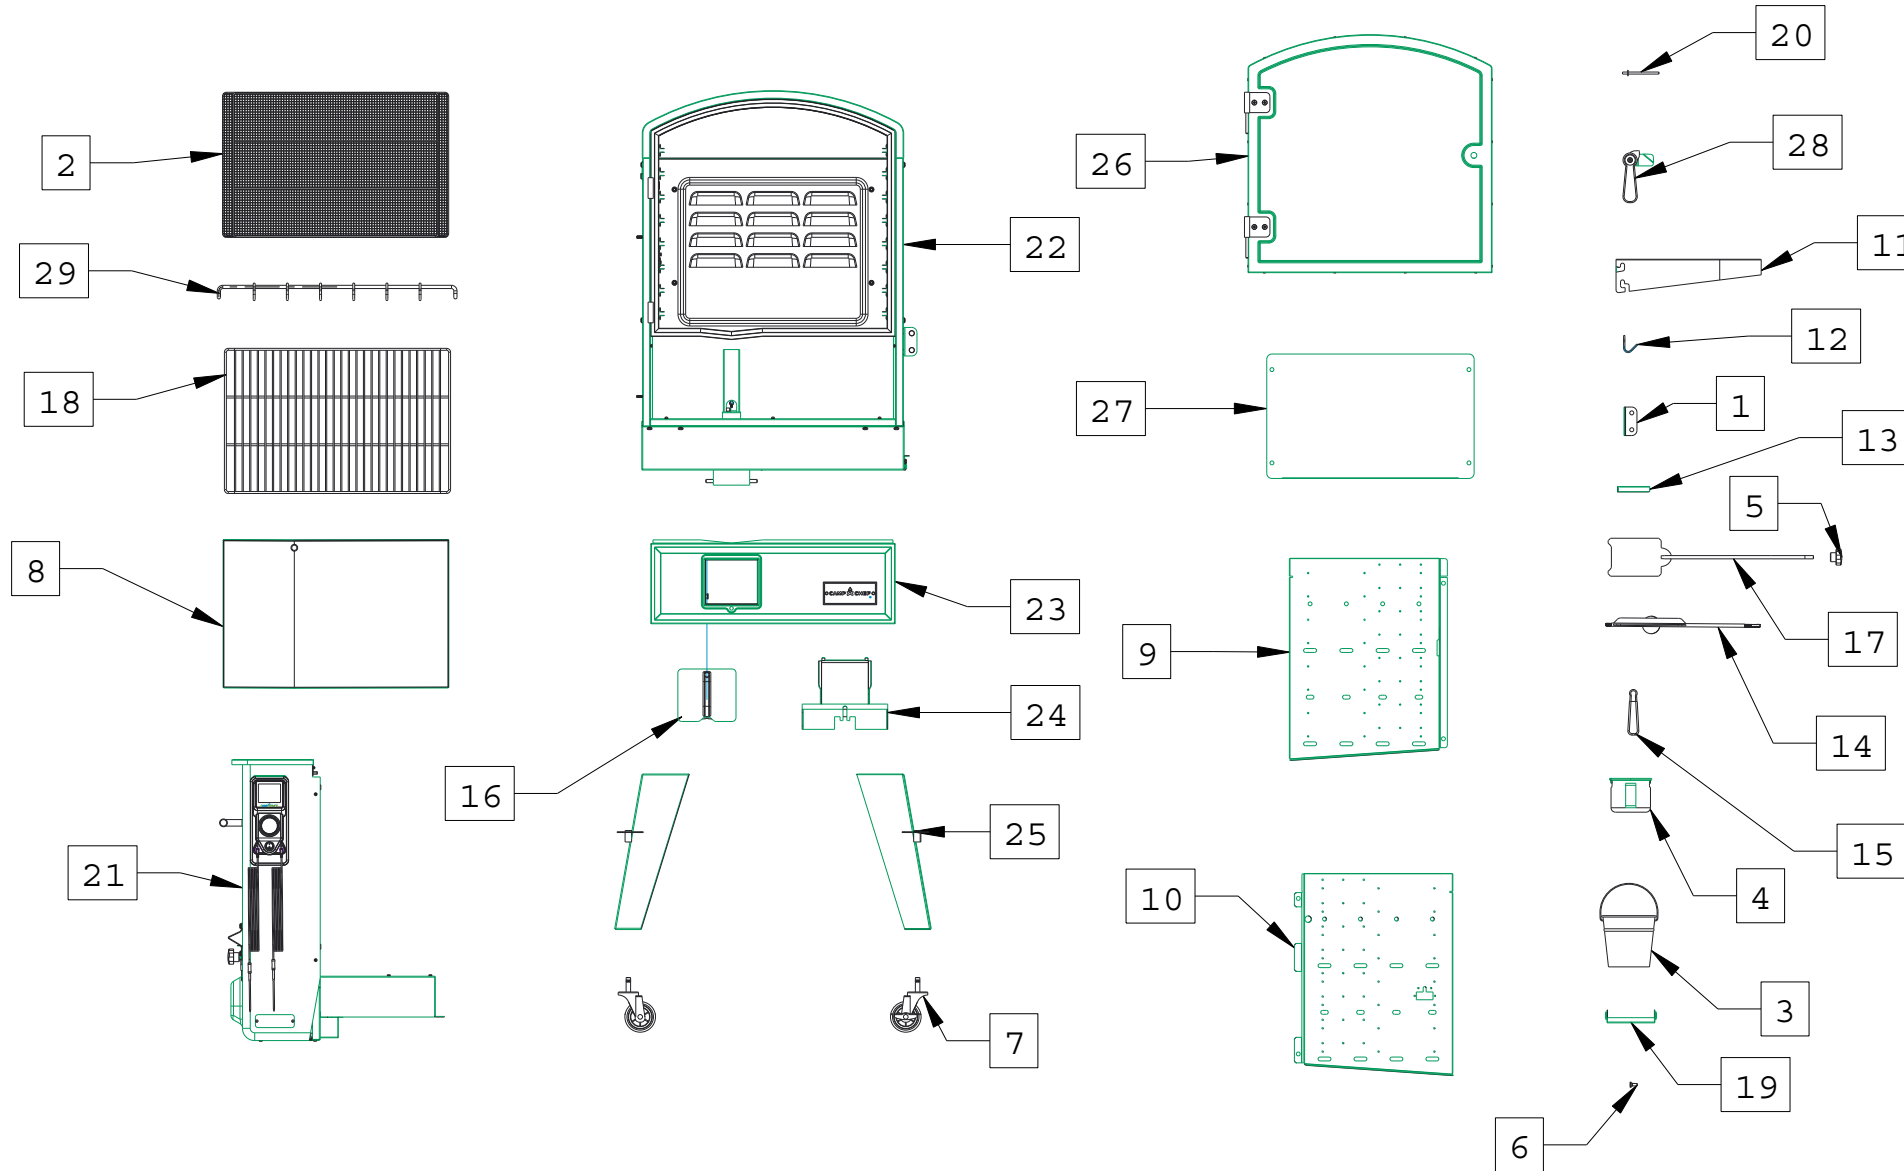

PGSBXXL-2

Item	Description	Qty	Part Number
1	Shelf Bracket	2	CCH-6
2	Jerky Rack	3	JR24
3	Grease Bucket	1	PG24-11
4	Ash Clean Out Cup	1	PG24-17
5	Ash Clean Out Knob	2	PG24-9
6	Smoke Box Slide Bolt	2	PG24WWSB-20
7	Casters	4	PG36-7
8	Grease Tray	1	PGSBXXL-1
9	Right Rack Bracket	1	PGSBXXL-10
10	Left Rack Bracket	1	PGSBXXL-11
11	XXL Folding Shelf	1	PGSBXXL-12
12	Outer Hook	2	PGSBXXL-13
13	RTD Cover	1	PGSBXXL-15
14	Butterfly Valve	1	PGSBXXL-16
15	Butterfly Valve Handle	1	PGSBXXL-17
16	Smoke Box	1	PGSBXXL-2
17	Ash Clean Out Plate	1	PGSBXXL-24
18	Cooking Rack	3	PGSBXXL-25
19	Smoke Box Slide	1	PGSBXXL-27
20	Thermometer	1	PGSBXXL-29
21	Hopper Asm	1	PGSBXXL-3
22	XXL Body	1	PGSBXXL-4
23	Faceplate	1	PGSBXXL-5
24	Heat Deflector	1	PGSBXXL-6
25	Legs	4	PGSBXXL-7
26	XXL Door	1	PGSBXXL-8
27	Vent Cover	1	PGSBXXL-9
28	XXL Door Handle	1	PGXXL-17
29	Sausage rack	1	SSG24

Item	Description	Qty	Part Number
1	Bottle Opener	1	BTOP-1
2	Heating rod	1	PG24-21
3	Auger bushing	1	PG24-23
4	Auger motor w/ impeller	1	PG24-24
5	Auger pin with w/ nut	1	PG24-25
6	Fan	1	PG24-26
7	Fan Impeller	1	PG24-27
8	Pullout lock	1	PG24-42
9	Power cord	1	PG24-48
10	Auger impeller	1	PG24-49
11	Burn cup	1	PG24-78
12	Meat Probe Black	1	PG24-89B
	Meat Probe Red	1	PG24-89R
13	Pullout knob	1	PG24-9
14	Hopper handle	1	PGC24-12
15	Lid magnet	1	PGC24-18
16	Auger	1	PGC24-8
17	Hopper lid	1	PGSBXXL-18
18	Auger Guard	1	PGSBXXL-19
19	Hopper body	1	PGSBXXL-20
20	Hopper cleanout Plate	1	PGSBXXL-21
21	Guard plate	1	PGSBXXL-22
22	Auger Housing	1	PGSBXXL-23
23	Gen 3 wifi controller	1	PGXXL-22WF