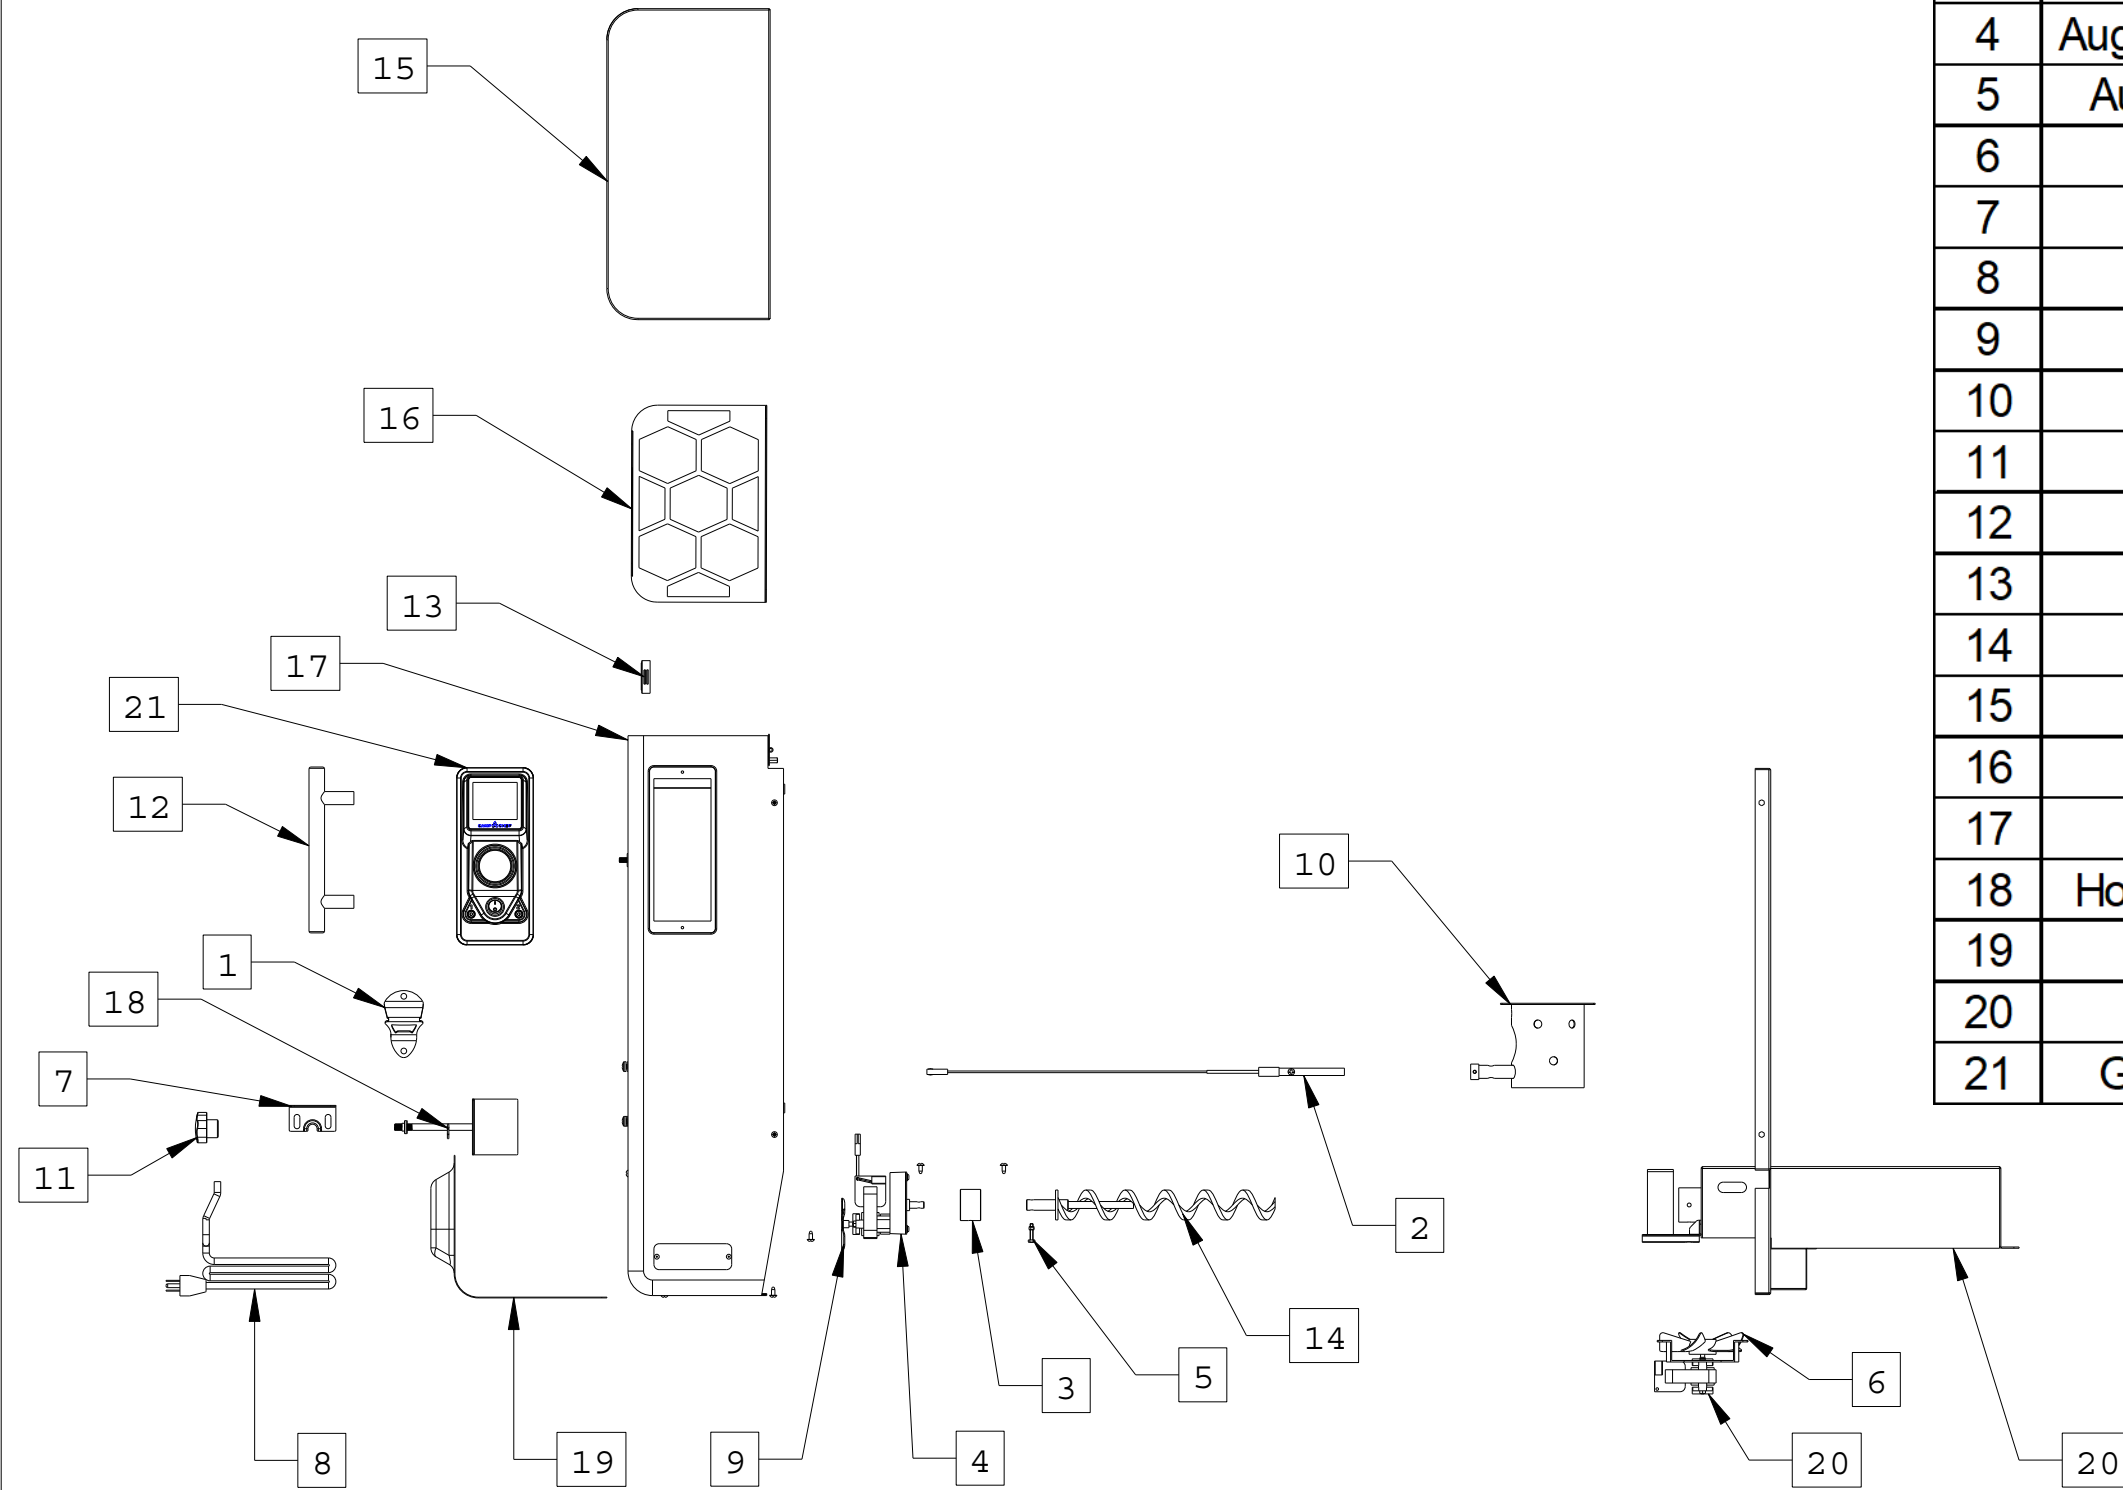

PGSBXXL-2

Item	Description	Qty	Part Number
1	Shelf Bracket	2	CCH-6
2	Grease Bucket	1	PG24-11
3	Ash Clean Out Cup	1	PG24-17
4	Ash Clean Out Knob	2	PG24-9
5	Smoke Box Slide Bolt	2	PG24WWSB-20
6	Smoke Box Slide	1	PG24WWSB-24
7	Casters	4	PG36-7
8	Grease Tray	1	PGSBXXL-1
9	Right Rack Bracket	1	PGSBXXL-10
10	Left Rack Bracket	1	PGSBXXL-11
11	XXL Folding Shelf	1	PGSBXXL-12
12	Outer Hook	2	PGSBXXL-13
13	RTD Cover	1	PGSBXXL-15
14	Butterfly Valve	1	PGSBXXL-16
15	Butterfly Valve Handle	1	PGSBXXL-17
16	Smoke Box	1	PGSBXXL-2
17	Ash Clean Out Plate	1	PGSBXXL-24
18	Cooking Rack	4	PGSBXXL-25
19	Hopper Asm	1	PGSBXXL-3
20	XXL Body	1	PGSBXXL-4
21	Faceplate	1	PGSBXXL-5
22	Heat Deflector	1	PGSBXXL-6
23	Legs	4	PGSBXXL-7
24	XXL Door	1	PGSBXXL-8
25	Vent Cover	1	PGSBXXL-9
26	XXL Door Handle	1	PGXXL-17
27	Jerky Rack	3	SMV-45
28	Sausage rack	1	SSG24

Item	Description	Qty	Part Number
1	Bottle Opener	1	BTOP-1
2	Heating rod	1	PG24-21
3	Auger bushing	1	PG24-23
4	Auger motor w/ impeller	1	PG24-24
5	Auger pin with w/ nut	1	PG24-25
6	Blower impeller	1	PG24-27
7	Pullout lock	1	PG24-42
8	Power cord	1	PG24-48
9	Auger impeller	1	PG24-49
10	Burn cup	1	PG24-78
11	Pullout knob	1	PG24-9
12	Hopper handle	1	PGC24-12
13	Lid magnet	1	PGC24-18
14	Auger	1	PGC24-8
15	Hopper lid	1	PGSBXXL-17
16	Auger Guard	1	PGSBXXL-18
17	Hopper body	1	PGSBXXL-20
18	Hopper cleanout Plate	1	PGSBXXL-21
19	Guard plate	1	PGSBXXL-22
20	Auger Housing	1	PGSBXXL-23
21	Gen 3 wifi controller	1	PGXXL-22WF