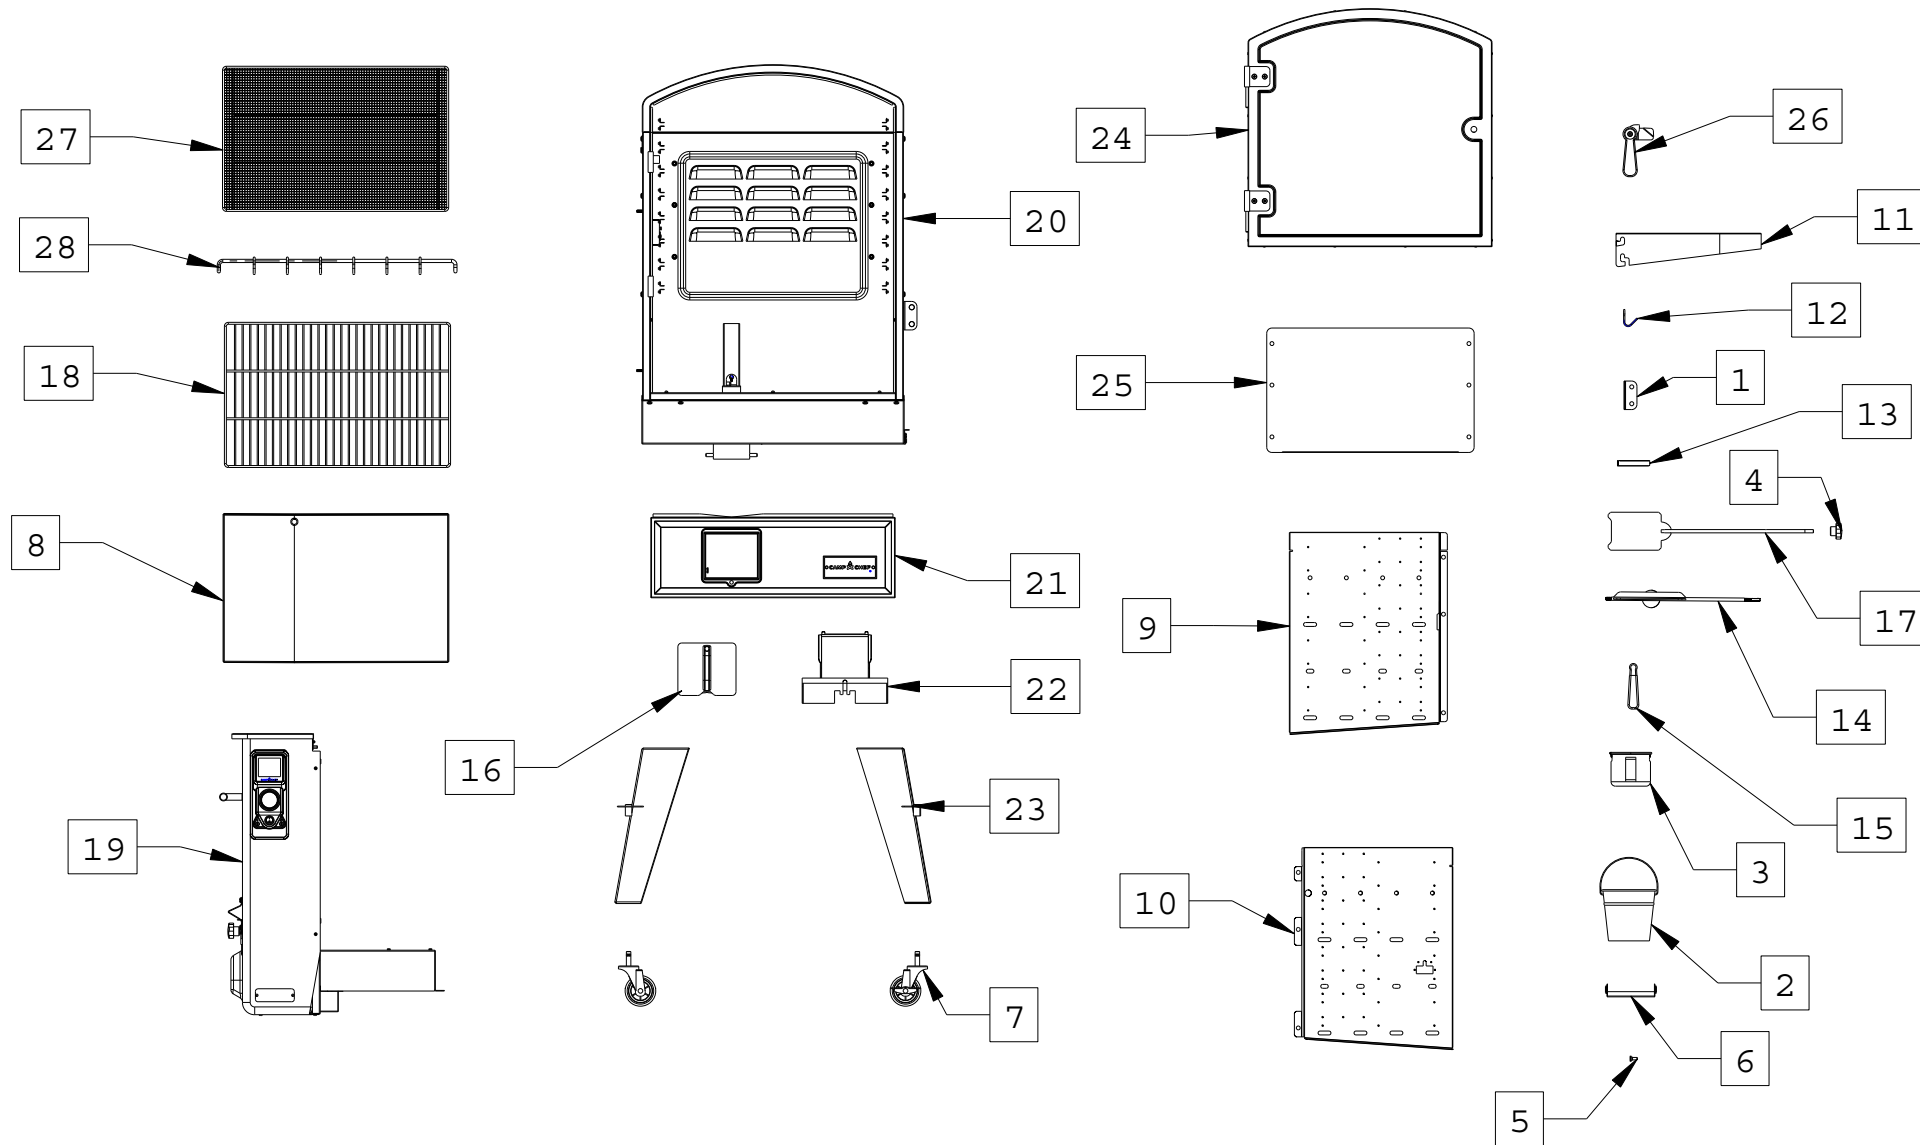

PGSBXXL-2

Item	Description	Qty	Part Number
1	Shelf Bracket	2	CCH-6
2	Grease Bucket	1	PG24-11
3	Ash Clean Out Cup	1	PG24-17
4	Ash Clean Out Knob	2	PG24-9
5	Smoke Box Slide Bolt	2	PG24WWSB-20
6	Smoke Box Slide	1	PG24WWSB-24
7	Casters	4	PG36-7
8	Grease Tray	1	PGSBXXL-1
9	Right Rack Bracket	1	PGSBXXL-10
10	Left Rack Bracket	1	PGSBXXL-11
11	XXL Folding Shelf	1	PGSBXXL-12
12	Outer Hook	2	PGSBXXL-13
13	RTD Cover	1	PGSBXXL-15
14	Butterfly Valve	1	PGSBXXL-16
15	Butterfly Valve Handle	1	PGSBXXL-17
16	Smoke Box	1	PGSBXXL-2
17	Ash Clean Out Plate	1	PGSBXXL-24
18	Cooking Rack	4	PGSBXXL-25
19	Hopper Asm	1	PGSBXXL-3
20	XXL Body	1	PGSBXXL-4
21	Faceplate	1	PGSBXXL-5
22	Heat Deflector	1	PGSBXXL-6
23	Legs	4	PGSBXXL-7
24	XXL Door	1	PGSBXXL-8
25	Vent Cover	1	PGSBXXL-9
26	XXL Door Handle	1	PGXXL-17
27	Jerky Rack	3	SMV-45
28	Sausage rack	1	SSG24

Item	Description	Qty	Part Number
1	Bottle Opener	1	BTOP-1
2	Heating rod	1	PG24-21
3	Auger bushing	1	PG24-23
4	Auger motor w/ impeller	1	PG24-24
5	Auger pin with w/ nut	1	PG24-25
6	Blower impeller	1	PG24-27
7	Pullout lock	1	PG24-42
8	Power cord	1	PG24-48
9	Auger impeller	1	PG24-49
10	Burn cup	1	PG24-78
11	Pullout knob	1	PG24-9
12	Hopper handle	1	PGC24-12
13	Lid magnet	1	PGC24-18
14	Auger	1	PGC24-8
15	Hopper lid	1	PGSBXXL-17
16	Auger Guard	1	PGSBXXL-18
17	Hopper body	1	PGSBXXL-20
18	Hopper cleanout Plate	1	PGSBXXL-21
19	Guard plate	1	PGSBXXL-22
20	Auger Housing	1	PGSBXXL-23
21	Gen 3 wifi controller	1	PGXXL-22WF